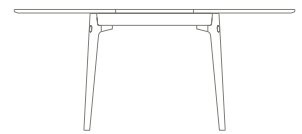

LARGE

W1750mm D1250mm H745mm
W68.90" D49.21" H29.33"